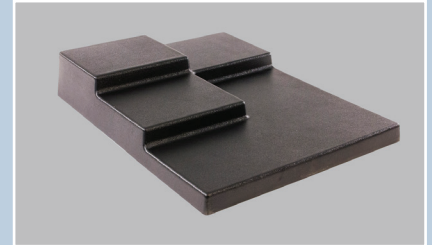

One Piece Riser Combination

Features and Benefits

- ◆ Riser features three steps on the left and two steps on the right
- ◆ Slightly textured to enhance visual appeal
- ◆ Can be used alone or in combination with the Two-Step or Three-Step Riser
- ◆ 5.25" H in back on the three-step side, 3.5" H in back on the two-step side
- ◆ Black ABS plastic

Combines a two-step and three-step riser into one

For improved product visibility and enhanced case appearance, the One-Piece Riser Combination is a perfect fit for fresh food cases. Featuring two-step and three-step sides, the tiered Riser enables a wide variety of possible display configurations.

Heavy-duty ABS plastic construction is slightly textured to enhance durability and visual appeal.

Specifications

Item No.	Dimensions	Finish	Pack
9921410125	24" W x 30" D	Black	1

20190402

For more information,
call **800.422.2547**
or visit **www.siffron.com**